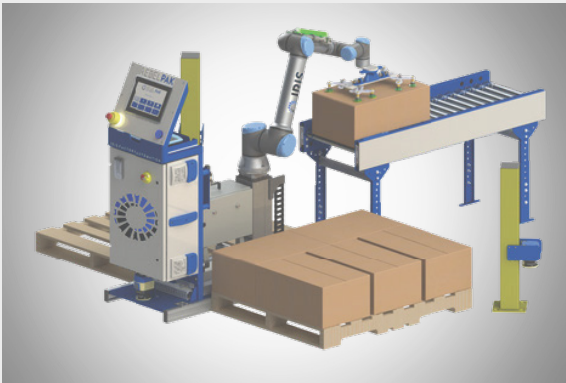

**IRIS**  
FACTORY AUTOMATION

## RPZ-10 COLLABORATIVE PALLETIZING

The RPZ-10 Collaborative Palletizer features a compact footprint of just 103" W by 62" D, seamlessly fitting into any workspace. Its user-friendly interface and versatile tooling make it the ideal solution for efficient and flexible palletizing needs.